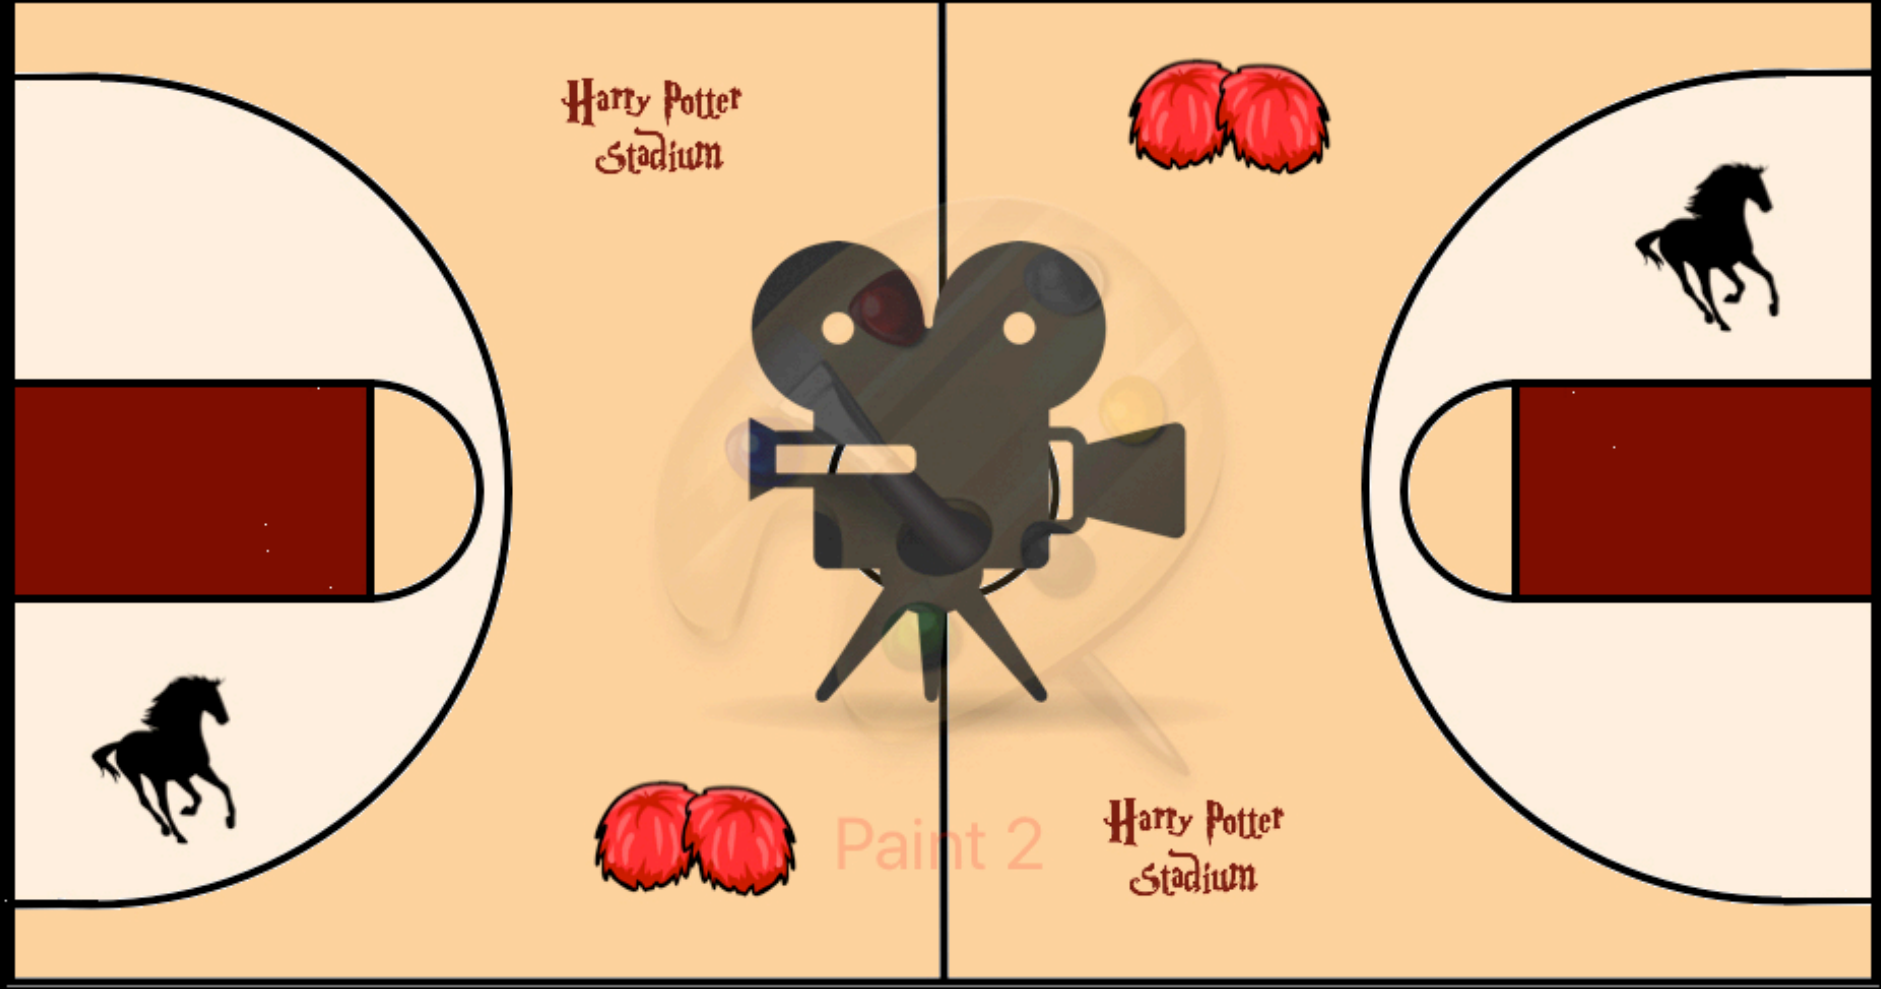

SATURDAY NIGHT LIVE

Woolie.com

2000

@Woolie

SATURDAY NIGHT LIVE

Harry Potter
Stadium

Paint 2

Harry Potter
Stadium